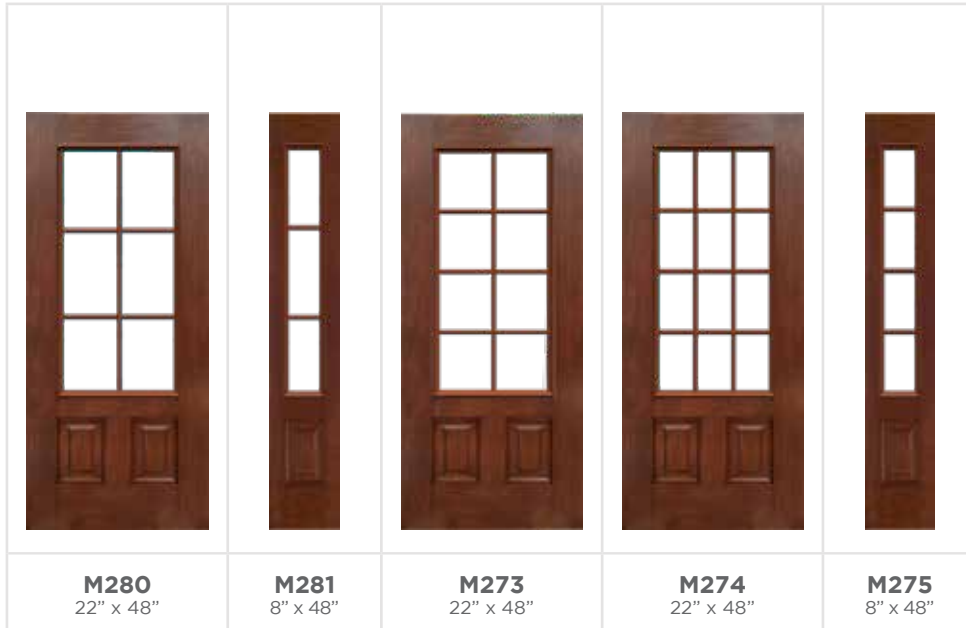

HEIGHTS

- 6'-8"
- 7'

SIDELITES IN AVAILABLE WIDTHS

- 12"
- 14"
- 16"

NOMINAL SIZES

- 32"
- 34"
- 36"
- x79"
- 32"
- 34"
- 36"
- x83"

MAHOGANY

** All pictures of glass not exactly as shown.

16"

NOMINAL SIZES

32"

34"

36"

x79"

32"

34"

36"

x83"

MAHOGANY

CLASSIC

MAHOGANY

HEIGHTS

- 6'-8"
- 7'

SIDELITES IN AVAILABLE WIDTHS

- 12"
- 14"
- 16"

NOMINAL SIZES

- 32"
- 34"
- 36"
- x79"
- 32"
- 34"
- 36"
- x83"

MAHOGANY

** All pictures of glass not exactly as shown.