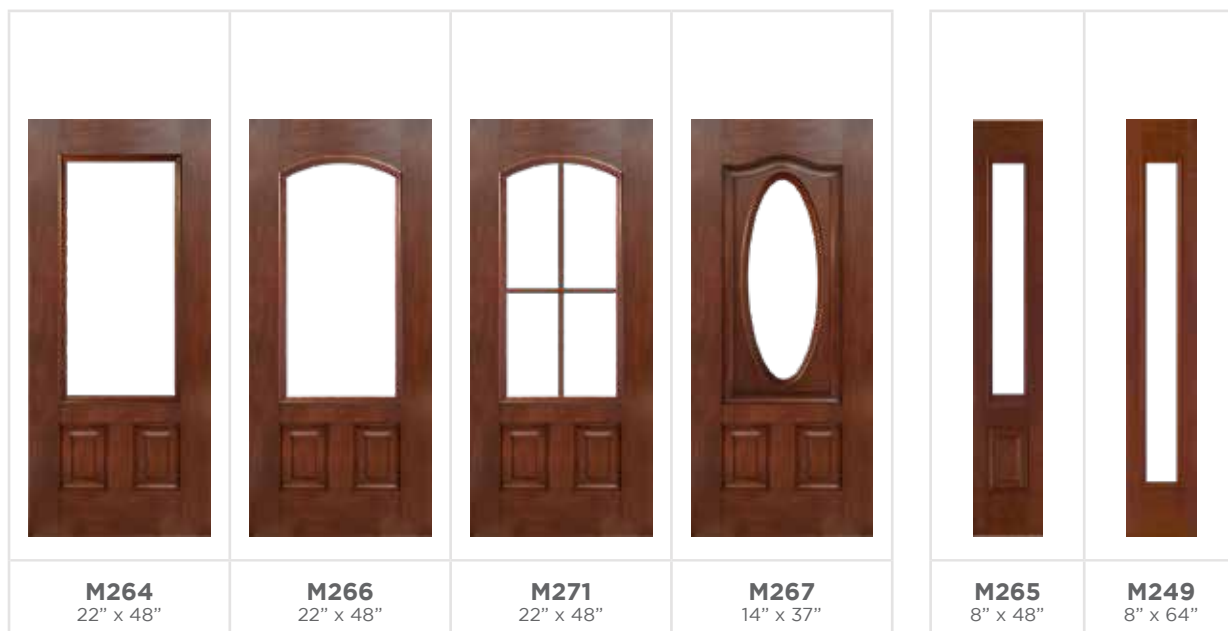

SIDELITES IN AVAILABLE WIDTHS

12"

14"

16"

NOMINAL SIZES

32"

34"

36"

x79"

32"

34"

36"

x83"

MAHOGANY

CLASSIC

MAHOGANY

HEIGHTS

- 6'-8"
- 7'

SIDELITES IN AVAILABLE WIDTHS

- 12"
- 14"
- 16"

NOMINAL SIZES

- 32"
- 34"
- 36"
- x79"
- 32"
- 34"
- 36"
- x83"

MAHOGANY

** All pictures of glass not exactly as shown.

** All pictures of glass not exactly as shown.

MAHOGANY

HEIGHTS

6'-8"

7'

SIDLITES IN AVAILABLE WIDTHS

12"

14"