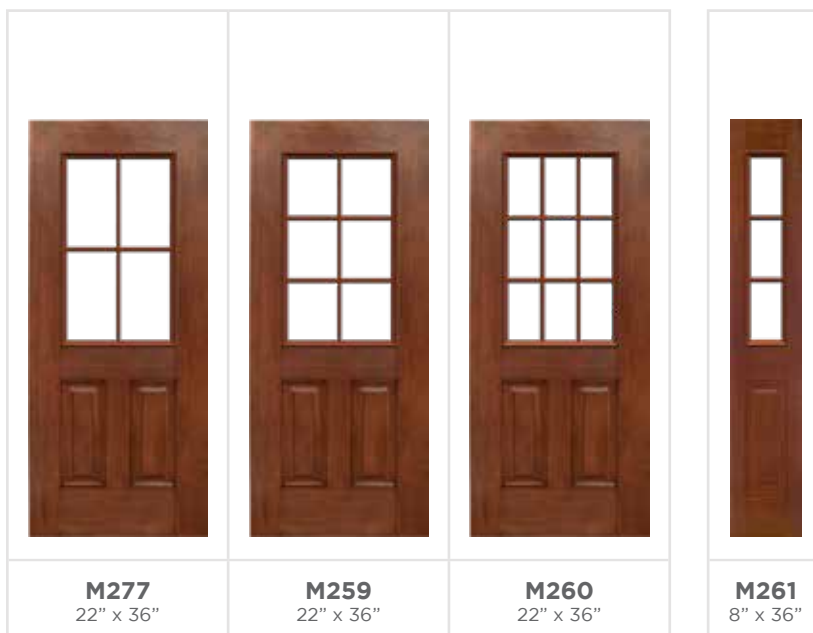

32"

34"

36"

x79"

32"

34"

36"

x83"

OAK

** All pictures of glass not exactly as shown.

CLASSIC MAHOGANY

** All pictures of glass not exactly as shown.

MAHOGANY

HEIGHTS

6'-8"

7'

SIDELITES IN AVAILABLE WIDTHS

12"

14"

16"

NOMINAL SIZES

32"

34"

36"