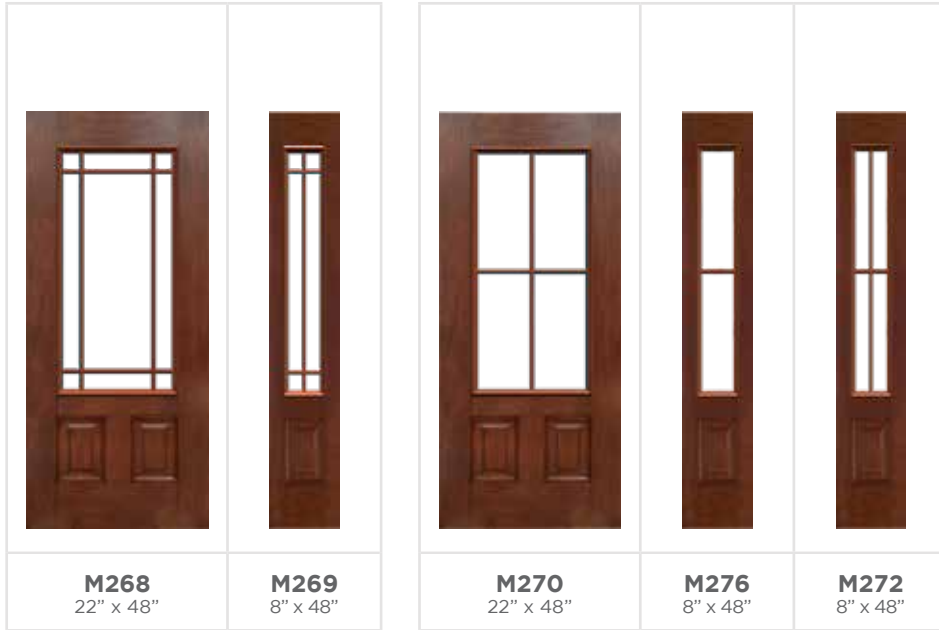

HEIGHTS

- 6'-8"
- 7'

SIDELITES IN AVAILABLE WIDTHS

- 12"
- 14"
- 16"

NOMINAL SIZES

- 32"
- 34"
- 36"
- x79"
- 32"
- 34"
- 36"
- x83"

MAHOGANY

** All pictures of glass not exactly as shown.

16"

NOMINAL SIZES

32"

34"

36"

x79"

32"

34"

36"

x83"

MAHOGANY

CLASSIC

MAHOGANY

HEIGHTS

- 6'-8"
- 7'

SIDELITES IN AVAILABLE WIDTHS

- 12"
- 14"
- 16"

NOMINAL SIZES

- 32"
- 34"
- 36"
- x79"
- 32"
- 34"
- 36"
- x83"

MAHOGANY

** All pictures of glass not exactly as shown.