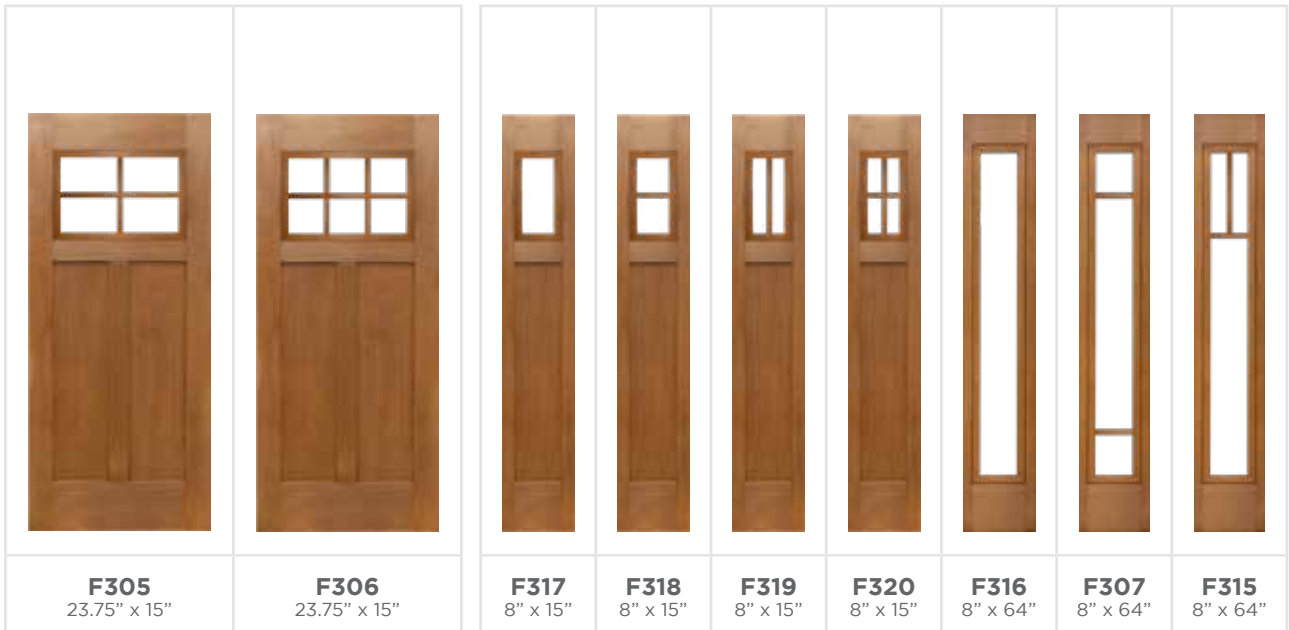

# CRAFTSMAN FIR

Beautiful simplicity and inviting, simple square and rectangle shapes are what make our Craftsman doors so very desirable in a wide variety of homes. Inspired by the Arts and Crafts movement in its early days, the Craftsman house inspired architect Frank Lloyd Wright. Consider incorporating vintage-look glass for an authentic vibe.

\*\* All pictures of glass not exactly as shown.

**HEIGHTS**

6'-8"

7'

**SIDELITES IN AVAILABLE WIDTHS**

12"

14"

16"

**NOMINAL SIZES**

34"

36"

x79"

34"

36"

x83"

Fir Frames are Flush Fit.  
Integrated dentil shelf optional.

						
<b>F381</b> 8" x 19.25"	<b>F382</b> 8" x 19.25"	<b>F383</b> 8" x 19.25"	<b>F384</b> 8" x 19.25"	<b>F385</b> 8" x 77"	<b>F386</b> 8" x 77"	<b>F387</b> 8" x 77"

**HEIGHTS**

8'

**SIDELITES IN AVAILABLE WIDTHS**