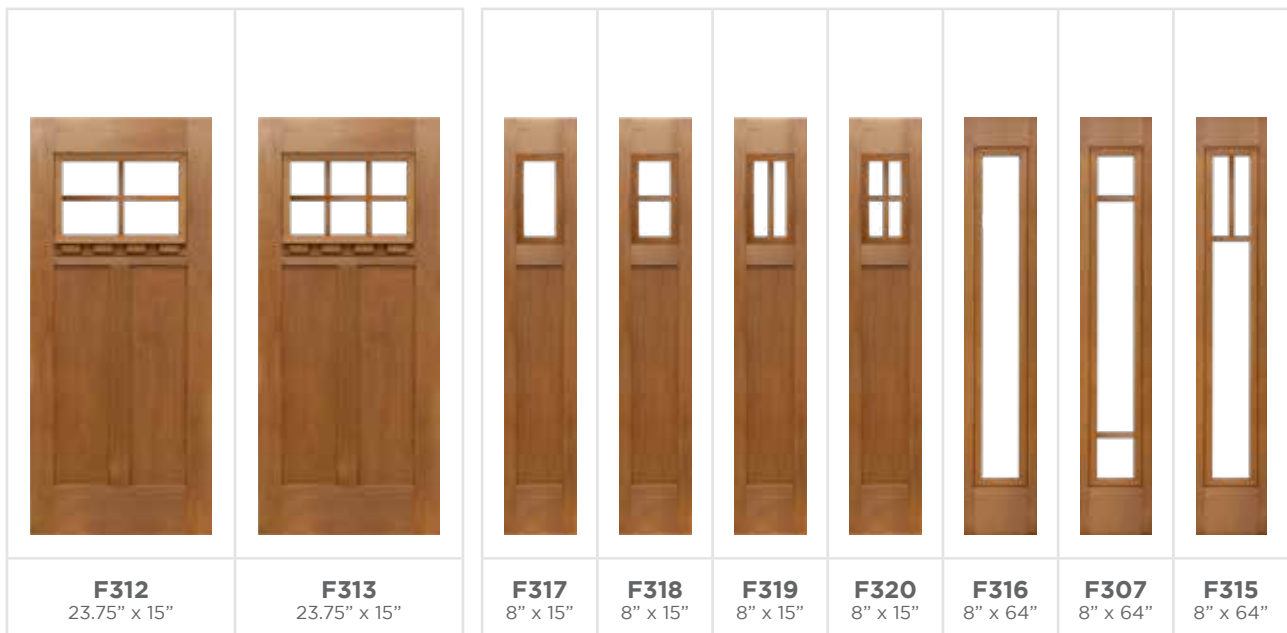

# FIR

**HEIGHTS**

8'

**SIDELITES IN AVAILABLE WIDTHS**

12" 14" 16"

**NOMINAL SIZES**

34" 36" x95"

Fir Frames are Flush Fit.  
Integrated dentil shelf optional.

**FIR**

\*\* All pictures of glass not exactly as shown.

\*\* All pictures of glass not exactly as shown.

**HEIGHTS**

6'-8"

7'

**SIDLITES IN AVAILABLE WIDTHS**

12"

x83"

Fir Frames are Flush Fit.  
Integrated dentil shelf optional.

**FIR**

\*\* All pictures of glass not exactly as shown.

				
<b>F356</b> 23.75" x 19.25"	<b>F357</b> 23.75" x 19.25"	<b>F358</b> 23.75" x 19.25"	<b>F359</b> 23.75" x 19.25"	<b>F360</b> 23.75" x 19.25"

						
<b>F381</b> 8" x 19.25"	<b>F382</b> 8" x 19.25"	<b>F383</b> 8" x 19.25"	<b>F384</b> 8" x 19.25"	<b>F385</b> 8" x 77"	<b>F386</b> 8" x 77"	<b>F387</b> 8" x 77"

**HEIGHTS**

8'

**SIDELITES IN AVAILABLE WIDTHS**