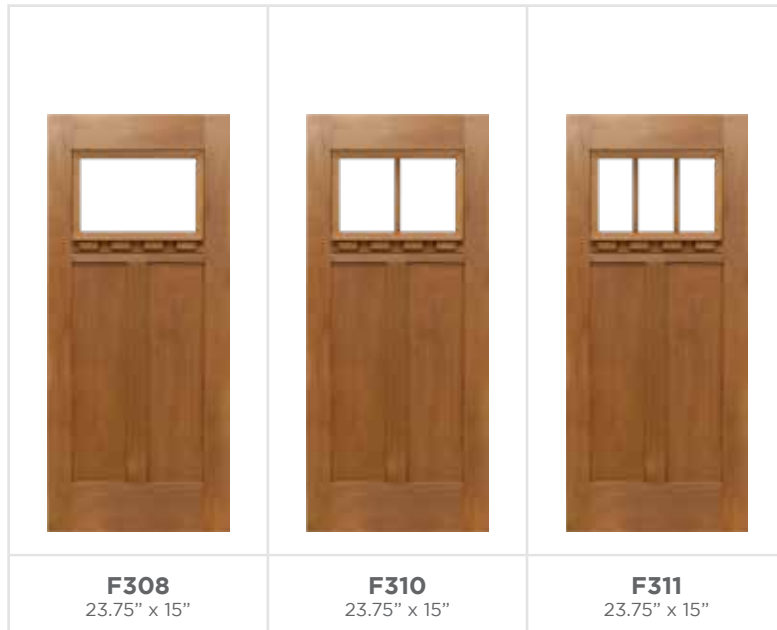

# FIR

**HEIGHTS**

8'

**SIDELITES IN AVAILABLE WIDTHS**

12" 14" 16"

**NOMINAL SIZES**

34" 36" x95"

Fir Frames are Flush Fit.  
Integrated dentil shelf optional.

**FIR**

\*\* All pictures of glass not exactly as shown.

\*\* All pictures of glass not exactly as shown.

**HEIGHTS**

6'-8"

7'

**SIDLITES IN AVAILABLE WIDTHS**

12"

14"

16"

**NOMINAL SIZES**

34"

36"

x79"

34"

36"

x83"

Fir Frames are Flush Fit.  
Integrated dentil shelf optional.

**FIR**

\*\* All pictures of glass not exactly as shown.

				
<b>F356</b> 23.75" x 19.25"	<b>F357</b> 23.75" x 19.25"	<b>F358</b> 23.75" x 19.25"	<b>F359</b> 23.75" x 19.25"	<b>F360</b> 23.75" x 19.25"