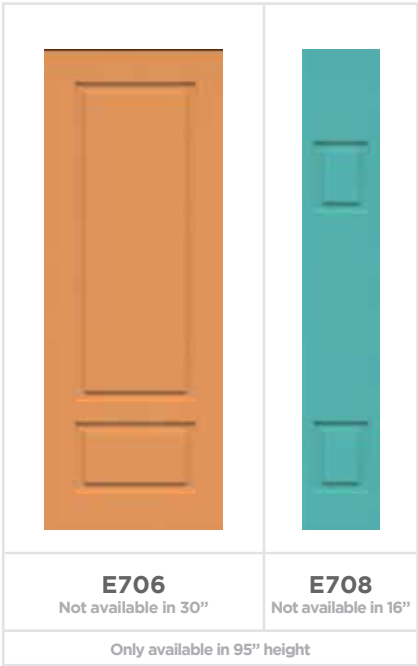

** All pictures of glass not exactly as shown.

CONTEMPORARY
EDGE

HEIGHTS

- 6'-8"
- 7'
- 8'

FLUSH SIDELITES IN AVAILABLE WIDTHS

- 12"
- 14"
- 16"

NOMINAL SIZES

- 30" 32" 34" 36" x79"
- 30" 32" 34" 36" x83"
- 30" 32" 34" 36" x95"

2.25" slab thickness available*
*Only available for 36"x95"

OPTIONAL COLOURS AVAILABLE

EDGE

HEIGHTS

6'-8" 7' 8'

SIDELITES IN AVAILABLE WIDTHS

12" 14" 16"

NOMINAL SIZES

14"

16"

NOMINAL SIZES

34"

36"

x79"

34"

36"

x95"

2.25" slab thickness available*

*Only available for 36"x95"

OPTIONAL COLOURS AVAILABLE