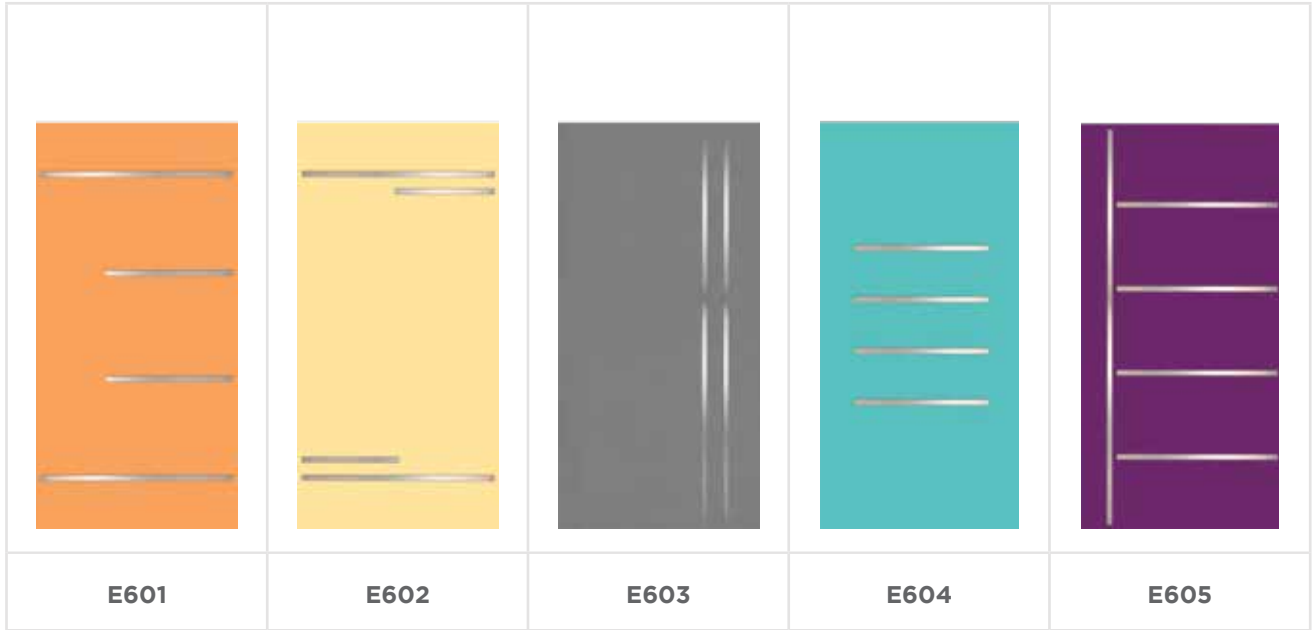

HEIGHTS

- 6'-8"
- 7'
- 8'

NOMINAL SIZES

- | | | | |
|-----|-----|-----|------|
| 32" | 34" | 36" | x79" |
| 32" | 34" | 36" | x83" |
| 32" | 34" | 36" | x95" |

2.25" slab thickness available*
*Only available for 36"x95"

OPTIONAL COLOURS AVAILABLE

CONTEMPORARY

EDGE

STAINLESS INLAY

HEIGHTS

6'-8" 8'

FLUSH SIDELITES IN AVAILABLE WIDTHS

12" 14" 16"

NOMINAL SIZES

34" 36" x79"

34" 36" x95"

.175"± .010" skin thickness
2.25" slab thickness available*

*Only available for 36"x95"

OPTIONAL COLOURS AVAILABLE

ENGRAVED PROFILE

CONTEMPORARY

x95"

2.25" slab thickness available*

*Only available for 36"x95"

OPTIONAL COLOURS AVAILABLE