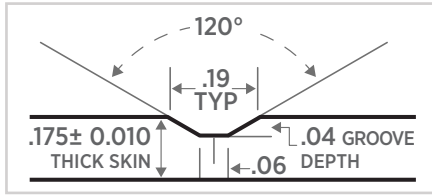

** All pictures of glass not exactly as shown.

CONTEMPORARY
EDGE

HEIGHTS

- 6'-8"
- 7'
- 8'

FLUSH SIDELITES IN AVAILABLE WIDTHS

- 12"
- 14"
- 16"

NOMINAL SIZES

- 30" 32" 34" 36" x79"
- 30" 32" 34" 36" x83"
- 30" 32" 34" 36" x95"

OPTIONAL COLOURS AVAILABLE

CONTEMPORARY

EDGE

STAINLESS INLAY

HEIGHTS

6'-8" 8'

FLUSH SIDELITES IN AVAILABLE WIDTHS

12" 14" 16"

NOMINAL SIZES

34" 36" x79"

34" 36" x95"

.175"± .010" skin thickness
2.25" slab thickness available*

*Only available for 36"x95"

OPTIONAL COLOURS AVAILABLE

ENGRAVED PROFILE

CONTEMPORARY

EDGE

ENGRAVED

Engraving stops .75" from door edge for air and water protection.

HEIGHTS

6'-8"

8'

FLUSH SIDELITES IN AVAILABLE WIDTHS

12"