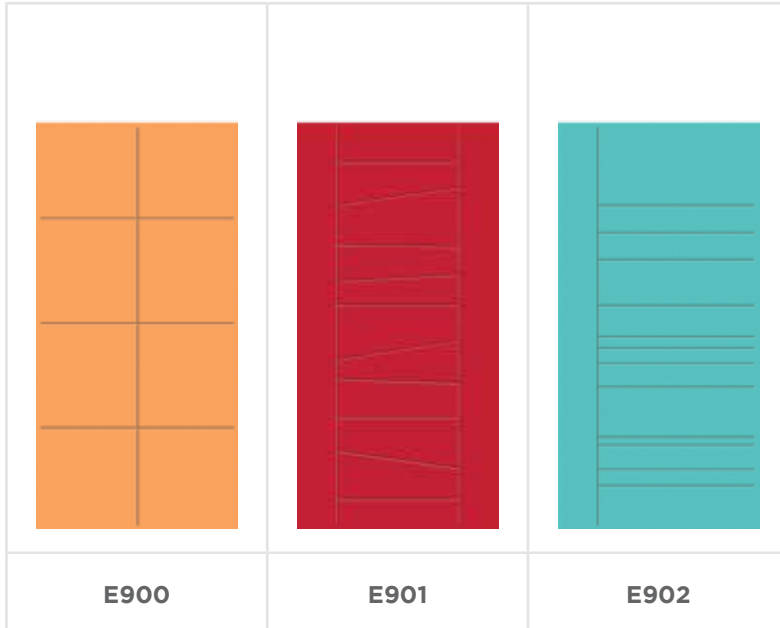

OPTIONAL COLOURS AVAILABLE

CONTEMPORARY

EDGE

STAINLESS INLAY

HEIGHTS

6'-8" 8'

FLUSH SIDELITES IN AVAILABLE WIDTHS

12" 14" 16"

NOMINAL SIZES

34" 36" x79"

34" 36" x95"

.175"± .010" skin thickness
2.25" slab thickness available*

*Only available for 36"x95"

OPTIONAL COLOURS AVAILABLE

ENGRAVED PROFILE

CONTEMPORARY

EDGE

ENGRAVED

Engraving stops .75" from door edge for air and water protection.

HEIGHTS

6'-8"

8'

FLUSH SIDELITES IN AVAILABLE WIDTHS

12"

x95"

2.25" slab thickness available*

*Only available for 36"x95"

OPTIONAL COLOURS AVAILABLE