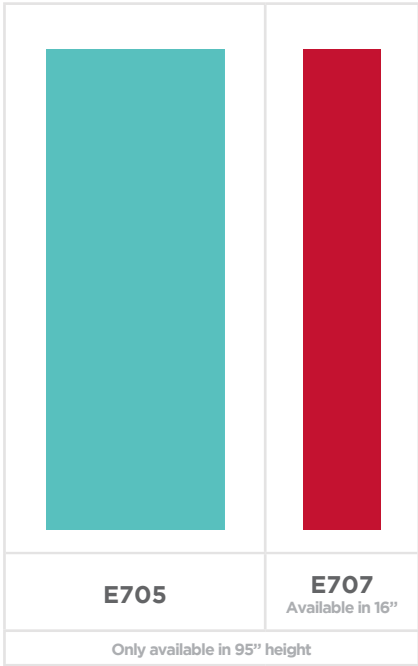

** All pictures of glass not exactly as shown.

CONTEMPORARY
EDGE

HEIGHTS

- 6'-8"
- 7'
- 8'

FLUSH SIDELITES IN AVAILABLE WIDTHS

- 12"
- 14"
- 16"

NOMINAL SIZES

- 30" 32" 34" 36" x79"
- 30" 32" 34" 36" x83"
- 30" 32" 34" 36" x95"

2.25" slab thickness available*
*Only available for 36"x95"

OPTIONAL COLOURS AVAILABLE

EDGE

HEIGHTS

6'-8" 7' 8'

SIDELITES IN AVAILABLE WIDTHS

12" 14" 16"

NOMINAL SIZES

NOMINAL SIZES

34" 36" x79"

34" 36" x95"

.175"± .010" skin thickness
2.25" slab thickness available*

*Only available for 36"x95"

OPTIONAL COLOURS AVAILABLE

ENGRAVED PROFILE

CONTEMPORARY

x95"

2.25" slab thickness available*

*Only available for 36"x95"

OPTIONAL COLOURS AVAILABLE