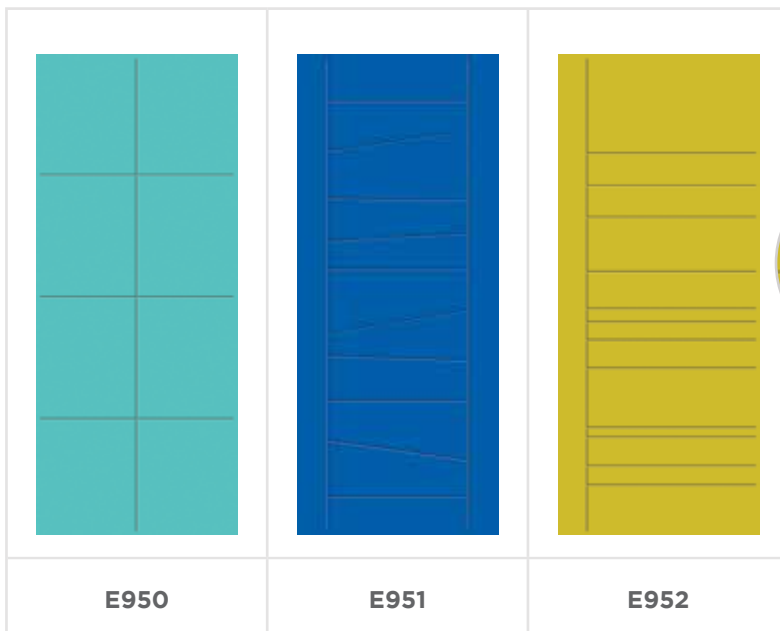

2.25" slab thickness available*
*Only available for 36"x95"

OPTIONAL COLOURS AVAILABLE

EDGE

HEIGHTS

6'-8" 7' 8'

SIDELITES IN AVAILABLE WIDTHS

12" 14" 16"

NOMINAL SIZES

OPTIONAL COLOURS AVAILABLE

CONTEMPORARY

EDGE

STAINLESS INLAY

HEIGHTS

6'-8" 8'

FLUSH SIDELITES IN AVAILABLE WIDTHS

12" 14" 16"

NOMINAL SIZES

34" 36" x79"

34" 36" x95"

.175"± .010" skin thickness
2.25" slab thickness available*

*Only available for 36"x95"

OPTIONAL COLOURS AVAILABLE

ENGRAVED PROFILE

CONTEMPORARY

EDGE

ENGRAVED

Engraving stops .75" from door edge for air and water protection.

HEIGHTS

6'-8"

8'

FLUSH SIDELITES IN AVAILABLE WIDTHS

12"