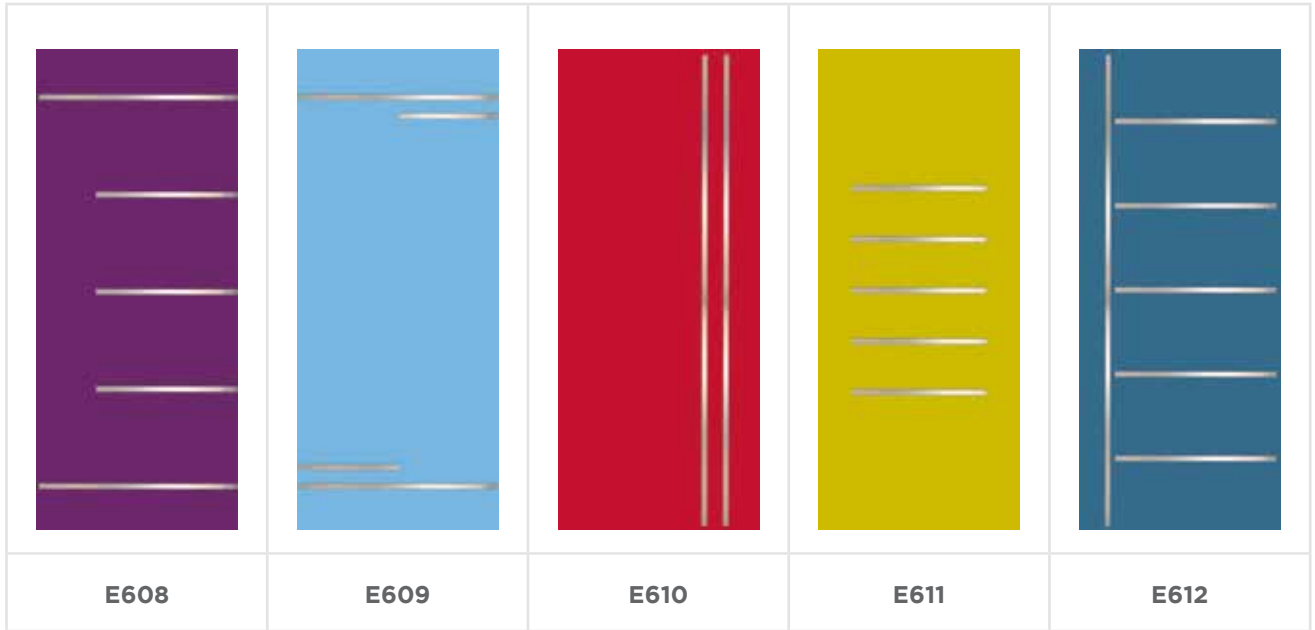

HEIGHTS

- 6'-8"
- 7'
- 8'

NOMINAL SIZES

- | | | | |
|-----|-----|-----|------|
| 32" | 34" | 36" | x79" |
| 32" | 34" | 36" | x83" |
| 32" | 34" | 36" | x95" |

2.25" slab thickness available*
*Only available for 36"x95"

OPTIONAL COLOURS AVAILABLE

CONTEMPORARY

EDGE

STAINLESS INLAY

HEIGHTS

6'-8" 8'

FLUSH SIDELITES IN AVAILABLE WIDTHS

12" 14" 16"

NOMINAL SIZES

34" 36" x79"

34" 36" x95"

.175"± .010" skin thickness
2.25" slab thickness available*

*Only available for 36"x95"

OPTIONAL COLOURS AVAILABLE

ENGRAVED PROFILE

CONTEMPORARY

x95"

2.25" slab thickness available*

*Only available for 36"x95"

OPTIONAL COLOURS AVAILABLE