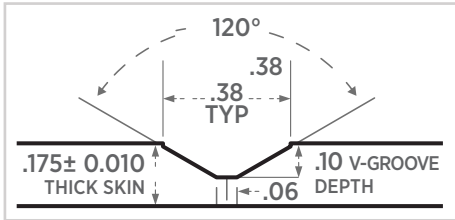

DEEP V GROOVE

RUSTIC

CHERRY

C499-F175 Is also available in 30", 32" & 34"	C124	C125	

C126	C127	C130	C131

* Prehanger responsible for round and camber top shapes

NOMINAL SIZES

- 36" 42" x79"
- 36" 42" x83"
- 36" 42" x95"

.175" skin thickness

2.25" slab thickness available*

*Only available for 36"x 95" and 42" x 95"

CHERRY