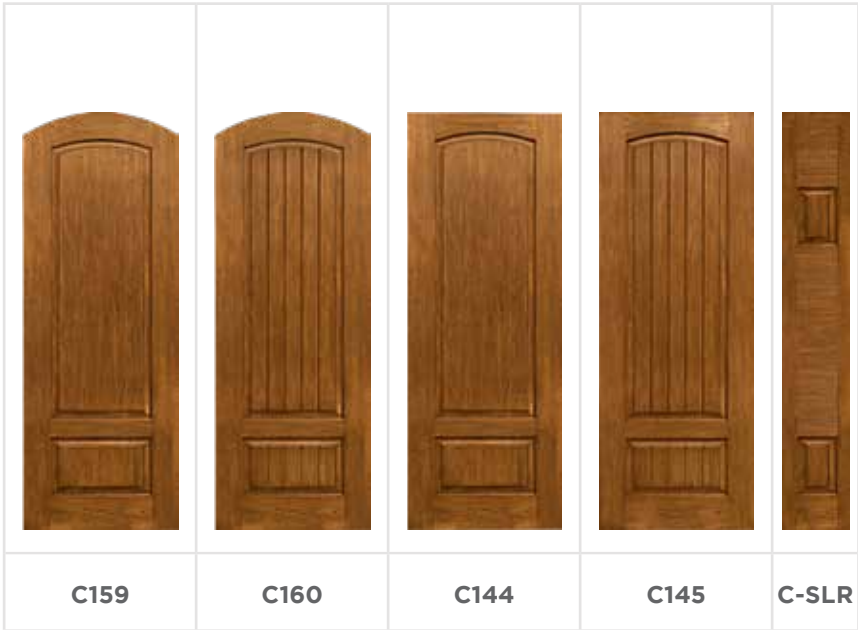

## CHERRY

\*\* All pictures of glass not exactly as shown.

\*\* All pictures of glass not exactly as shown.

# CHERRY

**HEIGHTS**

8'

**NOMINAL SIZES**

32" 34" 36" x95"

**CHERRY**

**SIDELITES IN AVAILABLE WIDTHS**

12" 14" 16"